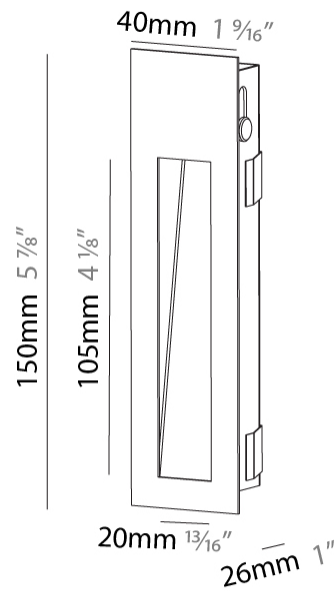

GENERAL

Series: Delight
Subseries: Delight String Wide
Brand: Prolicht
Division: Architectural
Mounting Type: Recessed
Mounting Location: Wall
Subcategory: Step Light

PHYSICAL

Shape: Rectangle
Width (mm): 40
Width (in): 1 9/16
Height (mm): 150
Depth (mm): 26
Height (in): 5 7/8
Depth (in): 1
Ceiling Thickness (mm): 10 / 12 / 15
Ceiling Thickness (in): 3/8 or 1/2 or 9/16
Min. Recessing Depth (mm): 30
Min. Recessing Depth (in): 1 3/16
Light Distribution: Asymmetric
Weight (kg): 0.21
Weight (lbs): 0.46
Screws: No visible screws
Fixture Finish: SSR / BKV / CWI / CRY / HAB / UFT / ITA / RUA / FTG / MYG / LOD / PUS / FRO / FUP / KIA / POP / BLS / SPG / MEY / GOH / GUM / CHC / COM / ABZ / JAG / OBR / MOS / ROR
Fixture Material: Aluminum
Cut-out Measurements: 140mm / 5 1/2" x 34mm / 1 5/16"

ELECTRICAL

Lamp Type: LED (Zhaga Standard)
Input Wattage (W): 2.2
Total Output Wattage (W): 2
Dimming: Non-Dimming / Phase Dimming (120Vac only) / 0-10V Dimming
Driver Included: No
Driver Location: Remote
Driver Type: Constant Current - 120 / 277Vac
Driver Class: Class 2
Input Voltage (V): 120 - 277
Constant Current (MA): 700

LED

Number of LEDs: 1
Color Temperature (°K): 2700 / 3000 / 3500 / 4000
Max. Delivered Lumen (lm): 60 / 60 / 68 / 70
CRI: >90 CRI
Lamp Life (hrs): 50000

OPTICAL

RATINGS AND CERTIFICATIONS

Certified By: Certified for North American Standards
IP rating: IP20