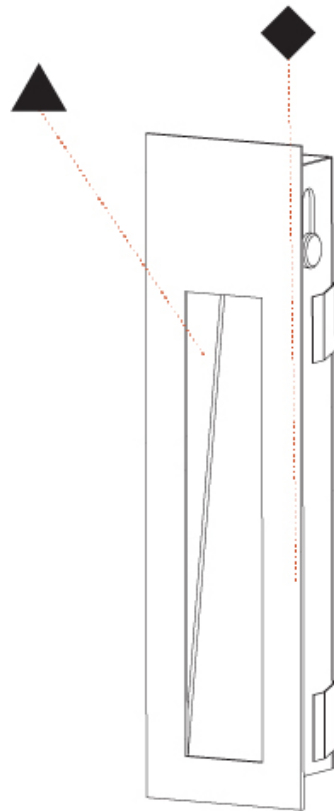

#### PHYSICAL

Shape: Rectangle
Width (mm): 40
Width (in): 1 9/16
Height (mm): 150
Depth (mm): 26
Height (in): 5 7/8
Depth (in): 1
Ceiling Thickness (mm): 10 / 12 / 15
Ceiling Thickness (in): 3/8 or 1/2 or 9/16
Min. Recessing Depth (mm): 30
Min. Recessing Depth (in): 1 3/16
Light Distribution: Asymmetric
Weight (kg): 0.21
Weight (lbs): 0.46
Screws: No visible screws
Fixture Finish: SSR / BKV / CWI / CRY / HAB / UFT / ITA / RUA / FTG / MYG / LOD / PUS / FRO / FUP / KIA / POP / BLS / SPG / MEY / GOH / GUM / CHC / COM / ABZ / JAG / OBR / MOS / ROR
Fixture Material: Aluminum
Cut-out Measurements: 140mm / 5 1/2" x 34mm / 1 5/16"

## DELIGHT STRING WIDE RECESSED

A35698-

PROJECT

TYPE

SPECIFIER

QUANTITY

DATE

A

#### PHYSICAL

Shape: Rectangle
Length (mm): 250
Length (in): 9 <sup>13</sup> / <sub>16</sub>
Width (mm): 40
Width (in): 1 <sup>9</sup> / <sub>16</sub>
Height (mm): 250
Depth (mm): 26
Height (in): 9 <sup>13</sup> / <sub>16</sub>
Depth (in): 1
Ceiling Thickness (mm): 10 / 12 / 15
Ceiling Thickness (in): 3/8 or 1/2 or 9/16
Min. Recessing Depth (mm): 30
Min. Recessing Depth (in): 1 <sup>3</sup> / <sub>16</sub>
Light Distribution: Asymmetric
Weight (kg): .83
Weight (lbs): 1.8
Fixture Finish: SSR / BKV / CWI / CRY / HAB / UFT / ITA / RUA / FTG / MYG / LOD / PUS / FRO / FUP / KIA / POP / BLS / SPG / MEY / GOH / GUM / CHC / COM / ABZ / JAG / OBR / MOS / ROR
Fixture Material: Aluminum
Cut-out Measurements: 240mm / 9 7/16" x 34mm / 1 5/16"