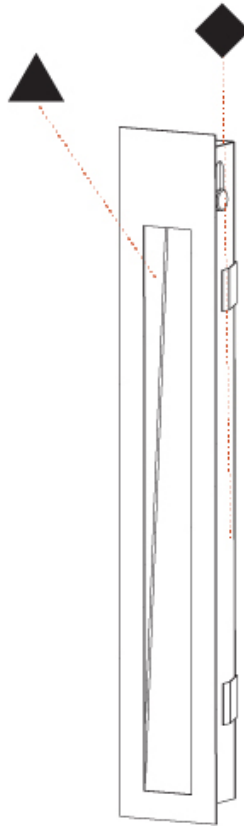

### A35698-

base number	Color	Finishes	Finishes
	Temperature	(Diamond)	(Triangle)

- To build a product code in our configurator select the specify button on the base model # product page
- To build a manual product code on this datasheet choose from the options listed below in blue font and add the suffix to the base model #

#### PHYSICAL

Shape: Rectangle
Width (mm): 40
Width (in): 1 9/16
Height (mm): 150
Depth (mm): 26
Height (in): 5 7/8
Depth (in): 1
Ceiling Thickness (mm): 10 / 12 / 15
Ceiling Thickness (in): 3/8 or 1/2 or 9/16
Min. Recessing Depth (mm): 30
Min. Recessing Depth (in): 1 3/16
Light Distribution: Asymmetric
Weight (kg): 0.21
Weight (lbs): 0.46
Screws: No visible screws
Fixture Finish: SSR / BKV / CWI / CRY / HAB / UFT / ITA / RUA / FTG / MYG / LOD / PUS / FRO / FUP / KIA / POP / BLS / SPG / MEY / GOH / GUM / CHC / COM / ABZ / JAG / OBR / MOS / ROR
Fixture Material: Aluminum
Cut-out Measurements: 140mm / 5 1/2" x 34mm / 1 5/16"

#### PHYSICAL

Shape: Rectangle
Length (mm): 250
Length (in): 9 <sup>13</sup> / <sub>16</sub>
Width (mm): 40
Width (in): 1 <sup>9</sup> / <sub>16</sub>
Height (mm): 250
Depth (mm): 26
Height (in): 9 <sup>13</sup> / <sub>16</sub>
Depth (in): 1
Ceiling Thickness (mm): 10 / 12 / 15
Ceiling Thickness (in): 3/8 or 1/2 or 9/16
Min. Recessing Depth (mm): 30
Min. Recessing Depth (in): 1 <sup>3</sup> / <sub>16</sub>
Light Distribution: Asymmetric
Weight (kg): .83
Weight (lbs): 1.8
Fixture Finish: SSR / BKV / CWI / CRY / HAB / UFT / ITA / RUA / FTG / MYG / LOD / PUS / FRO / FUP / KIA / POP / BLS / SPG / MEY / GOH / GUM / CHC / COM / ABZ / JAG / OBR / MOS / ROR
Fixture Material: Aluminum
Cut-out Measurements: 240mm / 9 7/16" x 34mm / 1 5/16"

## DELIGHT STRING WIDE RECESSED

A35699-

PROJECT

TYPE

SPECIFIER

QUANTITY

DATE

A