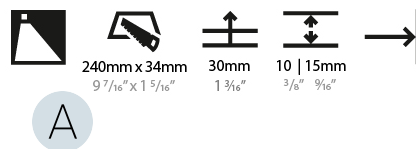

GENERAL

Series: Delight
Subseries: Delight String Wide
Brand: Prolicht
Division: Architectural
Mounting Type: Recessed
Mounting Location: Wall
Subcategory: Step Light

PHYSICAL

Shape: Rectangle
Length (mm): 250
Length (in): 9 ¹³/₁₆
Width (mm): 40
Width (in): 1 ⁹/₁₆
Height (mm): 250
Depth (mm): 26
Height (in): 9 ¹³/₁₆
Depth (in): 1
Ceiling Thickness (mm): 10 / 12 / 15
Ceiling Thickness (in): 3/8 or 1/2 or 9/16
Min. Recessing Depth (mm): 30
Min. Recessing Depth (in): 1 ³/₁₆
Light Distribution: Asymmetric
Weight (kg): .83
Weight (lbs): 1.8
Fixture Finish: SSR / BKV / CWI / CRY / HAB / UFT / ITA / RUA / FTG / MYG / LOD / PUS / FRO / FUP / KIA / POP / BLS / SPG / MEY / GOH / GUM / CHC / COM / ABZ / JAG / OBR / MOS / ROR
Fixture Material: Aluminum
Cut-out Measurements: 240mm / 9 7/16" x 34mm / 1 5/16"

ELECTRICAL

Lamp Type: LED (Zhaga Standard)
Input Wattage (W): 2.2
Total Output Wattage (W): 2
Dimming: 0-10V Dimming / Phase Dimming (120Vac Only)
Driver Included: No
Driver Location: Remote
Driver Type: Constant Current - 120 / 277Vac
Driver Class: Class 2
Input Voltage (V): 120 - 277
Constant Current (MA): 700

LED

Number of LEDs: 1
Color Temperature (°K): 2700 / 3000 / 3500 / 4000
Max. Delivered Lumen (lm): 60 / 60 / 68 / 70
CRI: >90 CRI
Lamp Life (hrs): 50000

OPTICAL

RATINGS AND CERTIFICATIONS

Certified By: Certified for North American Standards
IP rating: IP20