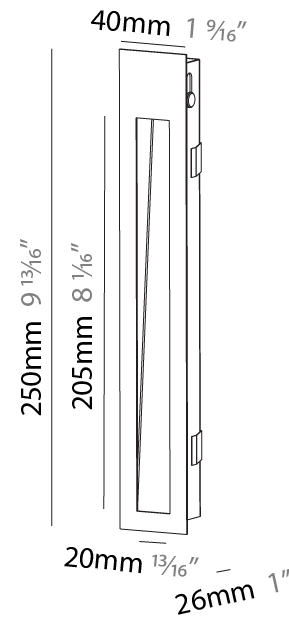

GENERAL

Series: Delight
Subseries: Delight String Wide
Brand: Prolicht
Division: Architectural
Mounting Type: Recessed
Mounting Location: Wall
Subcategory: Step Light

PHYSICAL

Shape: Rectangle
Length (mm): 250
Length (in): 9 ¹³/₁₆
Width (mm): 40
Width (in): 1 ⁹/₁₆
Height (mm): 250
Depth (mm): 26
Height (in): 9 ¹³/₁₆
Depth (in): 1
Ceiling Thickness (mm): 10 / 12 / 15
Ceiling Thickness (in): 3/8 or 1/2 or 9/16
Min. Recessing Depth (mm): 30
Min. Recessing Depth (in): 1 ³/₁₆
Light Distribution: Asymmetric
Weight (kg): .83
Weight (lbs): 1.8
Fixture Finish: SSR / BKV / CWI / CRY / HAB / UFT / ITA / RUA / FTG / MYG / LOD / PUS / FRO / FUP / KIA / POP / BLS / SPG / MEY / GOH / GUM / CHC / COM / ABZ / JAG / OBR / MOS / ROR
Fixture Material: Aluminum
Cut-out Measurements: 240mm / 9 7/16" x 34mm / 1 5/16"

ELECTRICAL

Lamp Type: LED (Zhaga Standard)
Input Wattage (W): 2.2
Total Output Wattage (W): 2
Dimming: 0-10V Dimming / Phase Dimming (120Vac Only)
Driver Included: No
Driver Location: Remote
Driver Type: Constant Current - 120 / 277Vac
Driver Class: Class 2
Input Voltage (V): 120 - 277
Constant Current (MA): 700

LED

Number of LEDs: 1
Color Temperature (°K): 2700 / 3000 / 3500 / 4000
Max. Delivered Lumen (lm): 60 / 60 / 68 / 70
CRI: >90 CRI
Lamp Life (hrs): 50000

OPTICAL

RATINGS AND CERTIFICATIONS

Certified By: Certified for North American Standards
IP rating: IP20