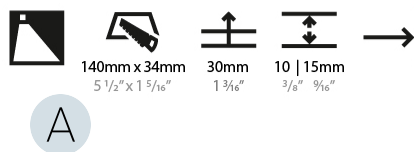

GENERAL

Series: Delight
Subseries: Delight String Wide
Brand: Prolicht
Division: Architectural
Mounting Type: Recessed
Mounting Location: Wall
Subcategory: Step Light

PHYSICAL

Shape: Rectangle
Width (mm): 40
Width (in): 1 9/16
Height (mm): 150
Depth (mm): 26
Height (in): 5 7/8
Depth (in): 1
Ceiling Thickness (mm): 10 / 12 / 15
Ceiling Thickness (in): 3/8 or 1/2 or 9/16
Min. Recessing Depth (mm): 30
Min. Recessing Depth (in): 1 3/16
Light Distribution: Asymmetric
Weight (kg): 0.21
Weight (lbs): 0.46
Screws: No visible screws
Fixture Finish: SSR / BKV / CWI / CRY / HAB / UFT / ITA / RUA / FTG / MYG / LOD / PUS / FRO / FUP / KIA / POP / BLS / SPG / MEY / GOH / GUM / CHC / COM / ABZ / JAG / OBR / MOS / ROR
Fixture Material: Aluminum
Cut-out Measurements: 140mm / 5 1/2" x 34mm / 1 5/16"

ELECTRICAL

Lamp Type: LED (Zhaga Standard)
Input Wattage (W): 2.2
Total Output Wattage (W): 2
Dimming: Non-Dimming / Phase Dimming (120Vac only) / 0-10V Dimming
Driver Included: No
Driver Location: Remote
Driver Type: Constant Current - 120 / 277Vac
Driver Class: Class 2
Input Voltage (V): 120 - 277
Constant Current (MA): 700

LED

Number of LEDs: 1
Color Temperature (°K): 2700 / 3000 / 3500 / 4000
Max. Delivered Lumen (lm): 60 / 60 / 68 / 70
CRI: >90 CRI
Lamp Life (hrs): 50000

OPTICAL

RATINGS AND CERTIFICATIONS

Certified By: Certified for North American Standards
IP rating: IP20